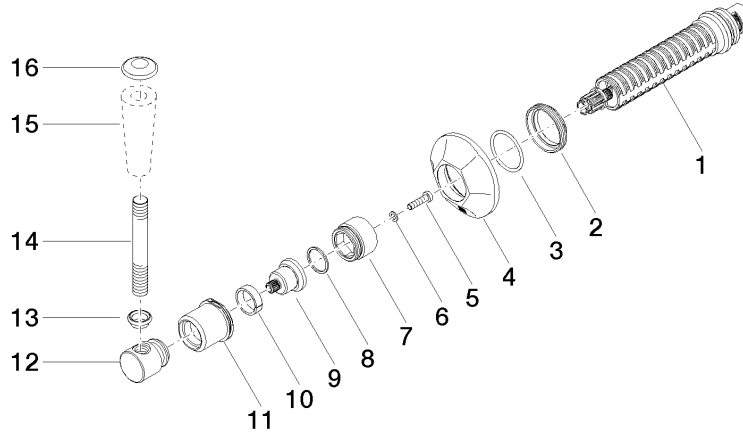

ST 060 401 0371

- rosette Ø 60 mm
- head part with cut-to-length spindle and sleeve

Individual components of this set

You need the following components for this set

1x 11 170 370-08

1x 36 608 371-08

MADISON Wall valve clockwise closing 3/4" - Platinum

ST 060 401 0371

Parts for other
finishes can be found
here: [Chrome](#)

MADISON Wall valve clockwise closing 3/4" - Platinum

MADISON

ST 060 401 0371

MADISON Wall valve clockwise closing 3/4" - Platinum

MADISON

ST 060 401 0371

MADISON Wall valve clockwise closing 3/4" - Platinum

MADISON

ST 060 401 0371

Certificates

IAPMO_4976 (1). WRAS_2010066.

Spare parts list

No.	Item Number	Name	Quantity used	Delivery time
1	90 90 03 127 00 90	top	1	2
2	09 23 10 125-00	nut	1	10
3	90 14 10 063 00 90	seal	1	2
4	09 27 37 102-08	rosette	1	40
5	09 30 30 069 90	screw	1	2
6	09 30 11 194 90	disc	1	2
7	09 18 30 007-08	sleeve	1	60
8	90 28 10 030 00 90	ring	1	2
9	09 12 12 064-08	base	1	60
10	90 14 15 021 00 90	ring	1	2
11	09 21 02 161-08	cover	1	40
12	09 20 37 101-08	handle	1	40
13	09 20 37 001-08	handle	1	40
14	09 28 22 013 90	pipe	1	2
15	11 170 370-08	MADISON Lever insert - Platinum	1	40
16	09 30 30 062-08	screw	1	40