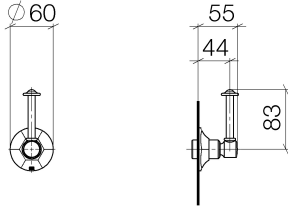

ST 060 401 0371

- rosette Ø 60 mm
- head part with cut-to-length spindle and sleeve

Individual components of this set

You need the following components for this set

1x 11 170 370-08

1x 36 608 371-08

MADISON Wall valve clockwise closing 3/4" - Platinum

ST 060 401 0371

Parts for other
finishes can be found
here: [Chrome](#)

MADISON Wall valve clockwise closing 3/4" - Platinum

MADISON

ST 060 401 0371

MADISON Wall valve clockwise closing 3/4" - Platinum

MADISON

ST 060 401 0371

MADISON Wall valve clockwise closing 3/4" - Platinum

MADISON

ST 060 401 0371

Certificates

IAPMO_4976 (1). WRAS_2010066.

Spare parts list

No.	Item Number	Name	Quantity used	Delivery time
1	90 90 03 127 00 90	top	1	2
2	09 23 10 125-00	nut	1	10
3	90 14 10 063 00 90	seal	1	2
4	09 27 37 102-08	rosette	1	40
5	09 30 30 069 90	screw	1	2
6	09 30 11 194 90	disc	1	2
7	09 18 30 007-08	sleeve	1	60
8	90 28 10 030 00 90	ring	1	2
9	09 12 12 064-08	base	1	60
10	90 14 15 021 00 90	ring	1	2
11	09 21 02 161-08	cover	1	40
12	09 20 37 101-08	handle	1	40
13	09 20 37 001-08	handle	1	40
14	09 28 22 013 90	pipe	1	2
15	11 170 370-08	MADISON Lever insert - Platinum	1	40
16	09 30 30 062-08	screw	1	40